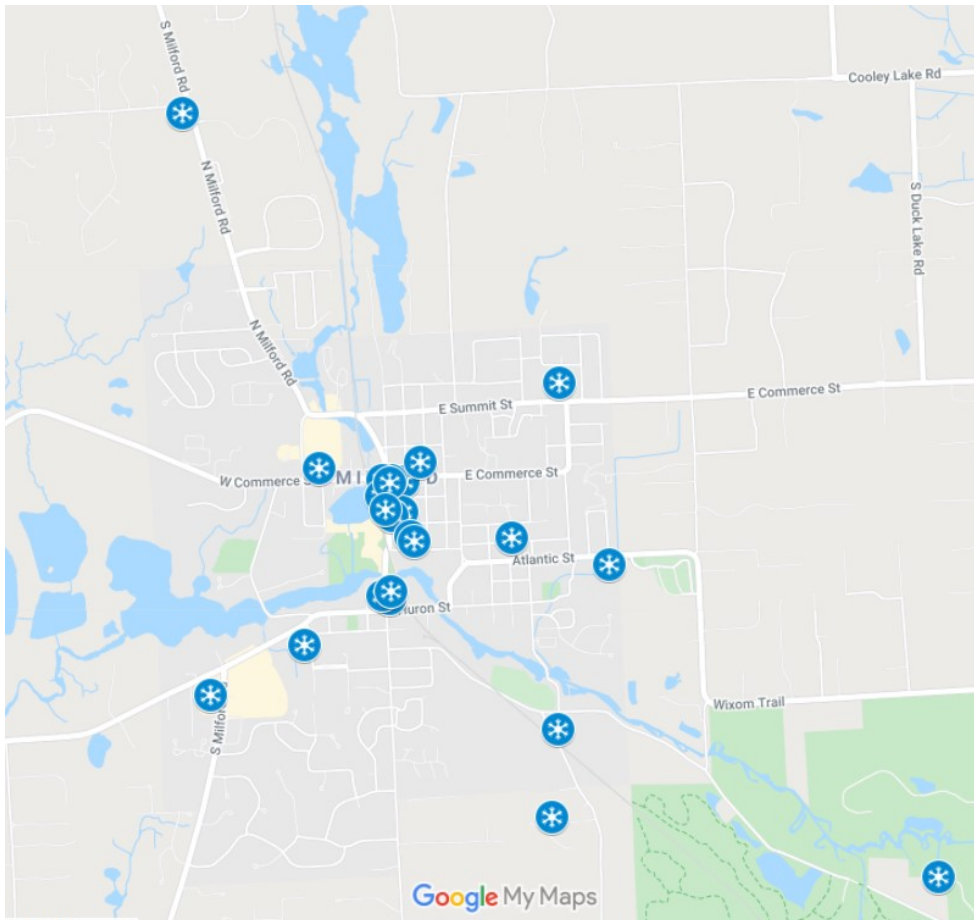

The Twinkle Tour 2020

HVCC
Huron Valley
Chamber of Commerce
&
Milford Business
Association

Home Addresses:

803 Canal St., Milford 48381
2775 Garden Rd. Milford 48381
1073 Harvest Valley Dr Milford 48381
945 Old Plank Rd Milford 48381

3936 Araby Ct Highland 48356
3611 Kingsway D Highland 48356
321 Livingston Rd Highland 48357
1642 Ludean Dr. (3 lots full of decorations)
Highland 48356

2880 Shady Hollow Dr White Lake
48383

**Santa Claus will be available for a drive-by
at the LaFontaine Classic Car location**

Scan the QR code with your phone and get the Google Map of locations directly on your phone.