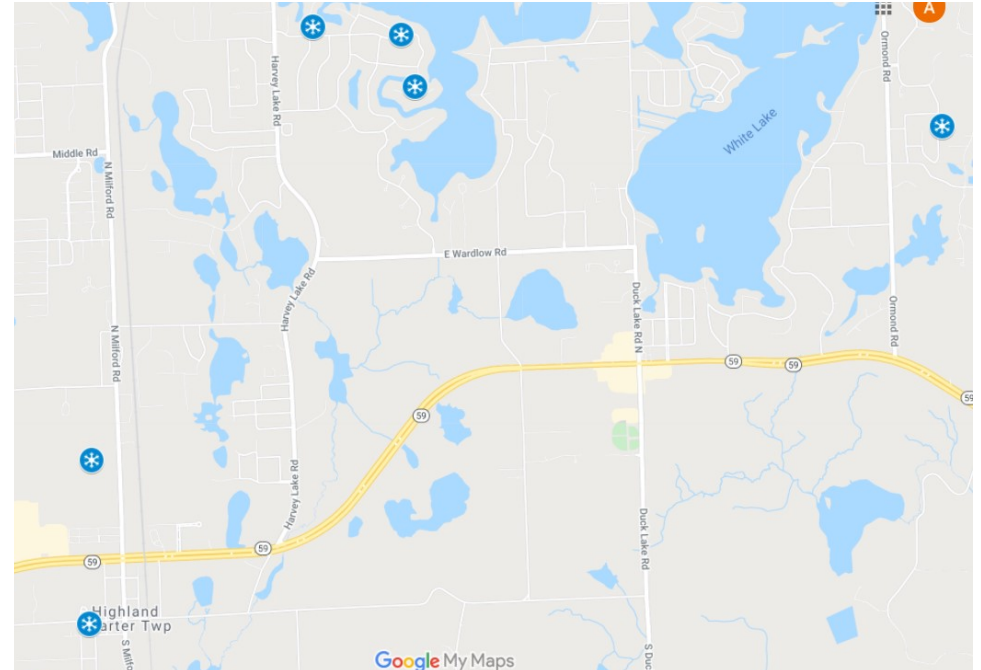

The Twinkle Tour 2020

HVCC
Huron Valley
Chamber of Commerce
&
Milford Business
Association

Home Addresses:

803 Canal St., Milford 48381
2775 Garden Rd. Milford 48381
1073 Harvest Valley Dr Milford 48381
945 Old Plank Rd Milford 48381

3936 Araby Ct Highland 48356
3611 Kingsway D Highland 48356
321 Livingston Rd Highland 48357
1642 Ludean Dr. (3 lots full of decorations)
Highland 48356

2880 Shady Hollow Dr White Lake
48383

**Santa Claus will be available for a drive-by
at the LaFontaine Classic Car location**

Scan the QR code with your phone and get the Google Map of locations directly on your phone.