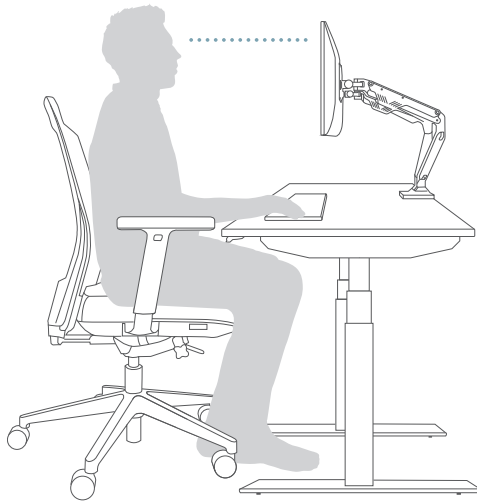

- Bolton™ Express (Mid-Back) Task Chair
- E Series Height Adjustable Table with True White Top and Metallic Silver Base - Choose either 24x60" or 30x60"
- Optional Clamp-On Single Monitor Arm

*Arrival dates will vary based on customer location.

It's easy to work ergonomically and productively from home.

Proper Sitting

Arms are parallel to the floor, feet flat to the floor, screen is at eye level and back is fully supported.

Standing

Feet flat on the floor and utilize an AIS anti-fatigue mat, when possible.

Position AIS monitor arm 0-20" below eye level and monitor between arms.

Bolton Express (Mid-Back) Task Chair

E Series Height Adjustable Table with True White Top and Metallic Silver Legs

Add a Clamp-On Monitor Arm to Your Order.