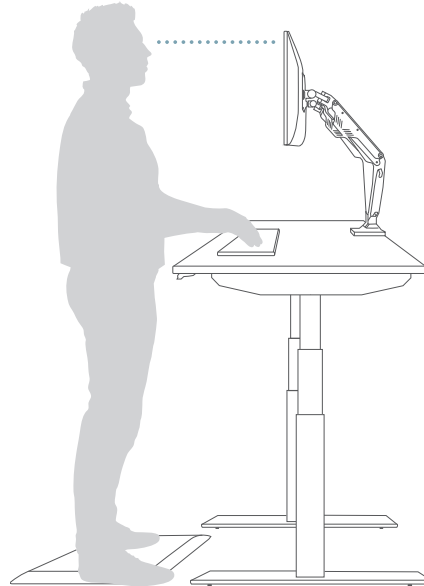

- Bolton™ Express (Mid-Back) Task Chair
- E Series Height Adjustable Table with True White Top and Metallic Silver Base - Choose either 24x60" or 30x60"
- Optional Clamp-On Single Monitor Arm

*Arrival dates will vary based on customer location.

It's easy to work ergonomically and productively from home.

Proper Sitting

Arms are parallel to the floor, feet flat to the floor, screen is at eye level and back is fully supported.

Standing

Feet flat on the floor and utilize an AIS anti-fatigue mat, when possible.

Position AIS monitor arm 0-20" below eye level and monitor between arms.

Bolton Express (Mid-Back) Task Chair

E Series Height Adjustable Table with True White Top and Metallic Silver Legs

Add a Clamp-On Monitor Arm to Your Order.